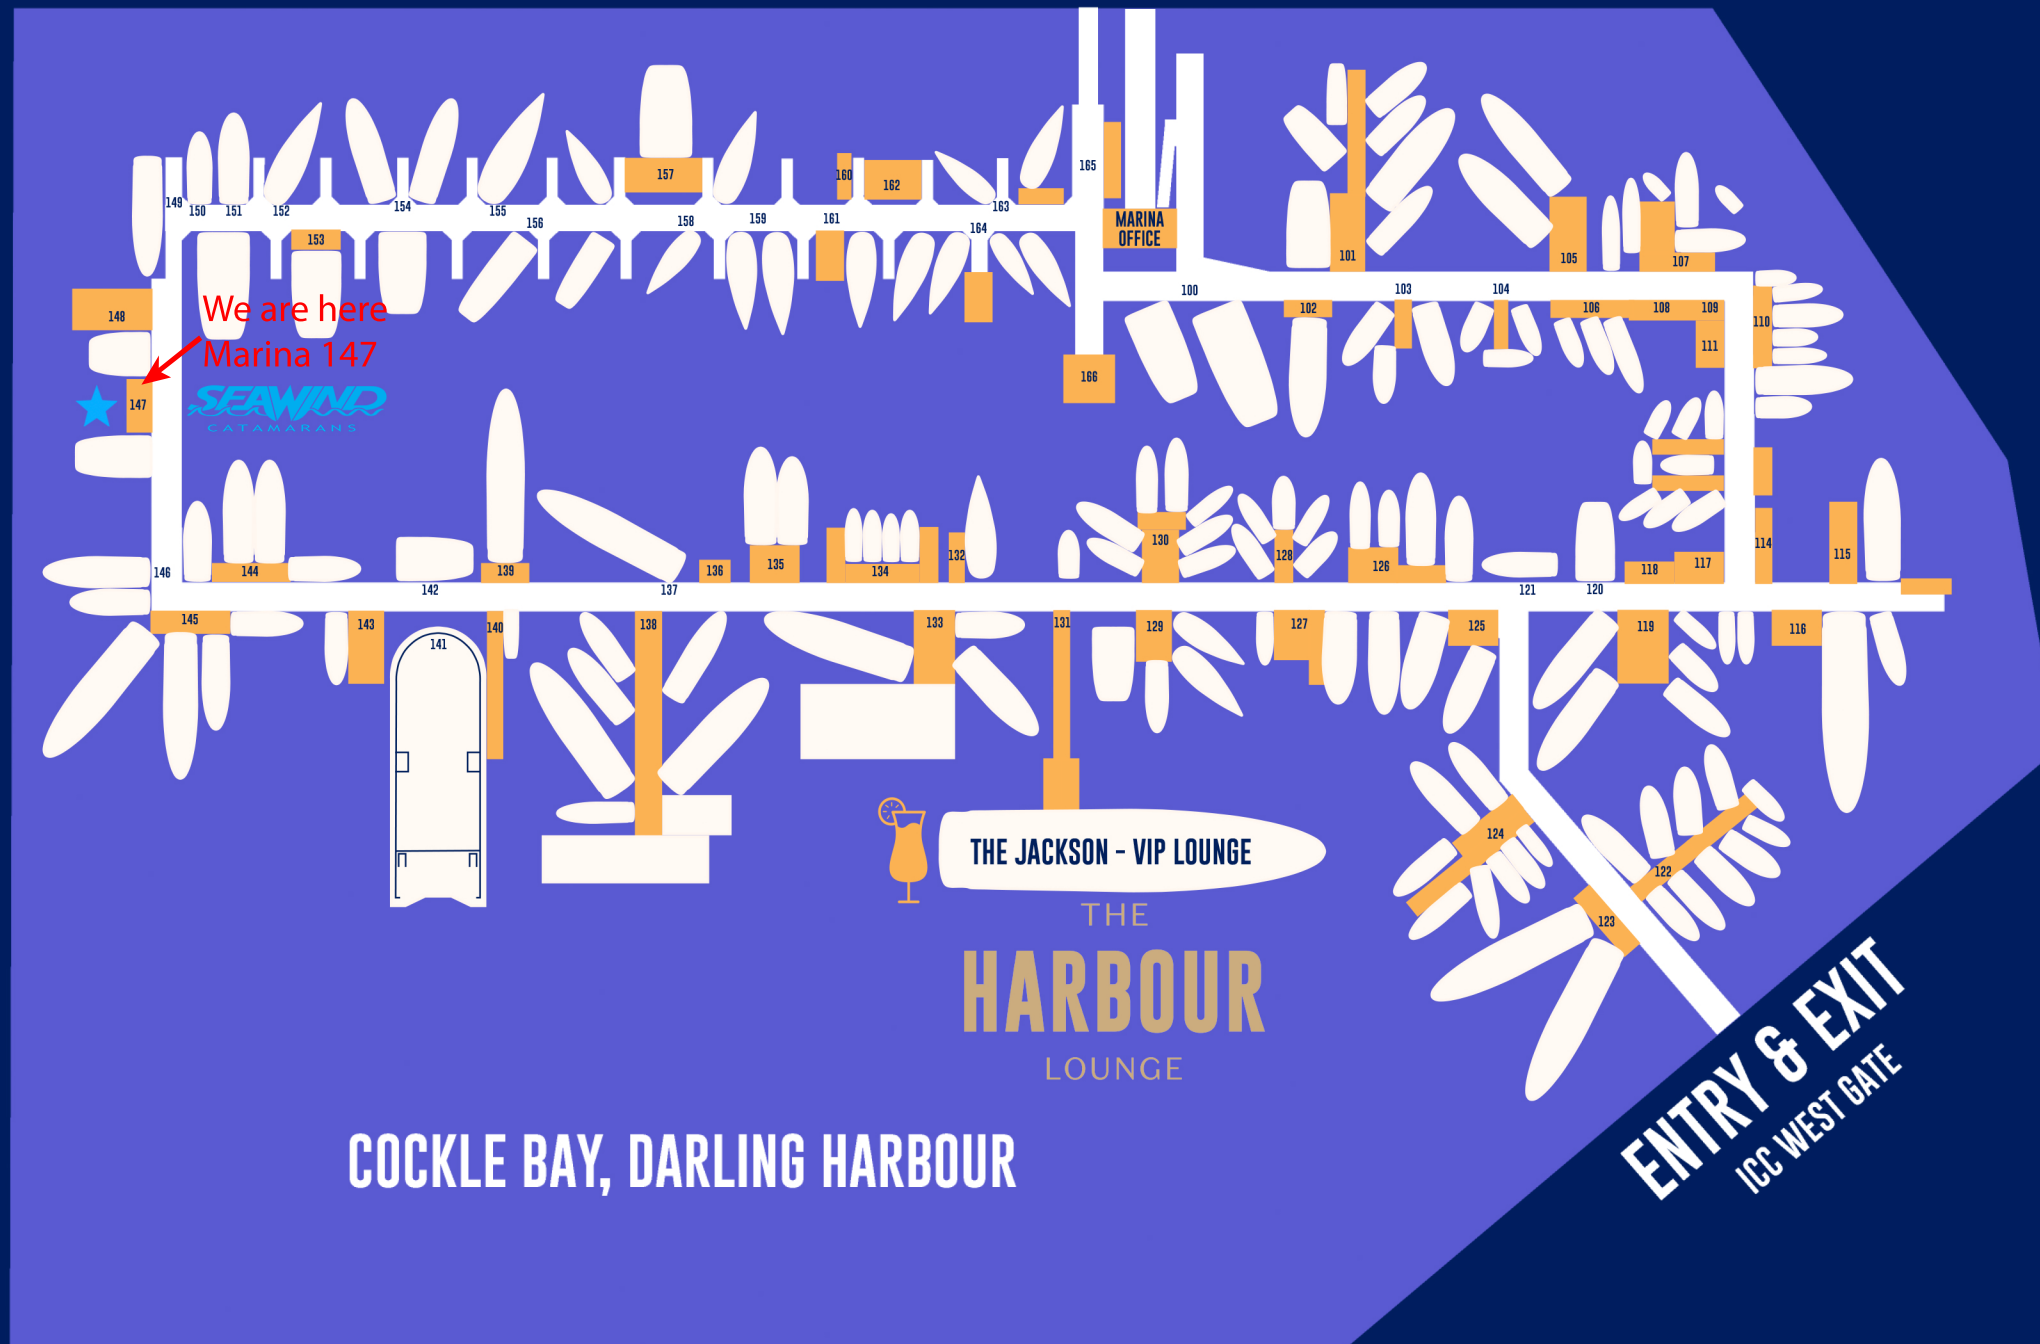

# MARINA

COCKLE BAY, DARLING HARBOUR

CITY EAST GATE  
ENTRY & EXIT

## ICC SYDNEY

UPPER & LOWER HALLS  
& EVENT DECK

PYRMONT BRIDGE

ENTRY & EXIT  
ICC WEST GATE

BERKLEY SUPER SERIES STAGE